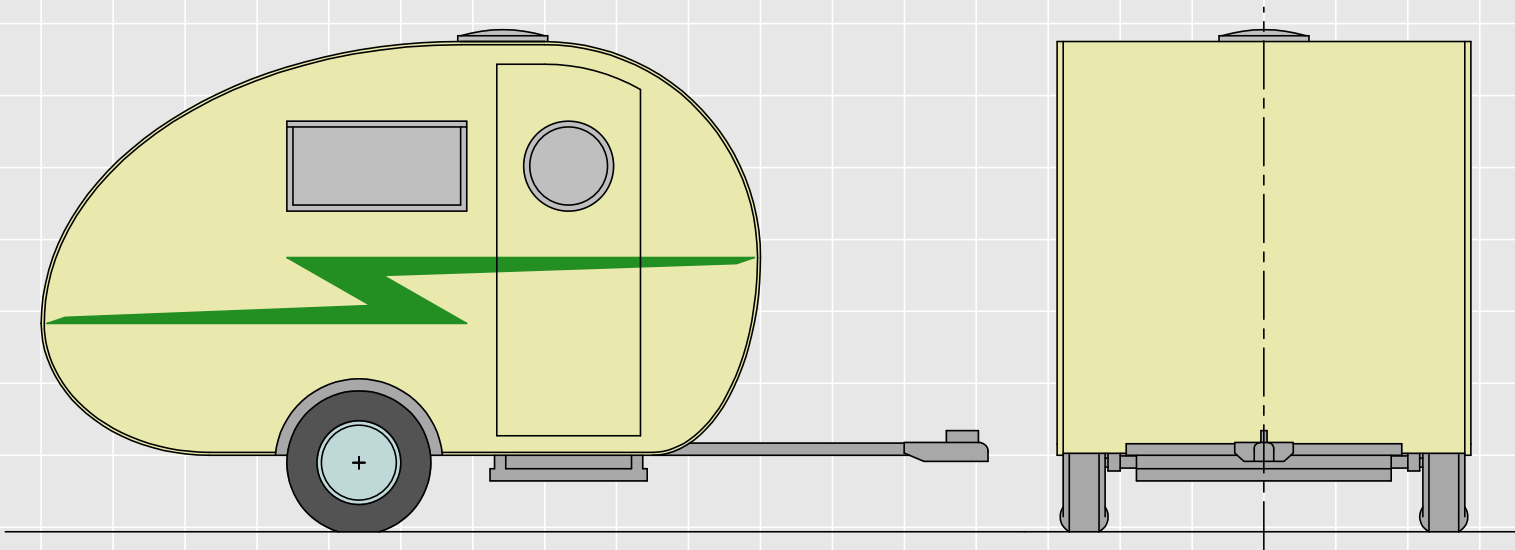

WIDGET 6
Body 120" L x 69" W x 69" H

WIDGET 6
Interior 1

80" wide vehicle
rotated 70 deg

WIDGET 6
Interior 2

Person 69" tall