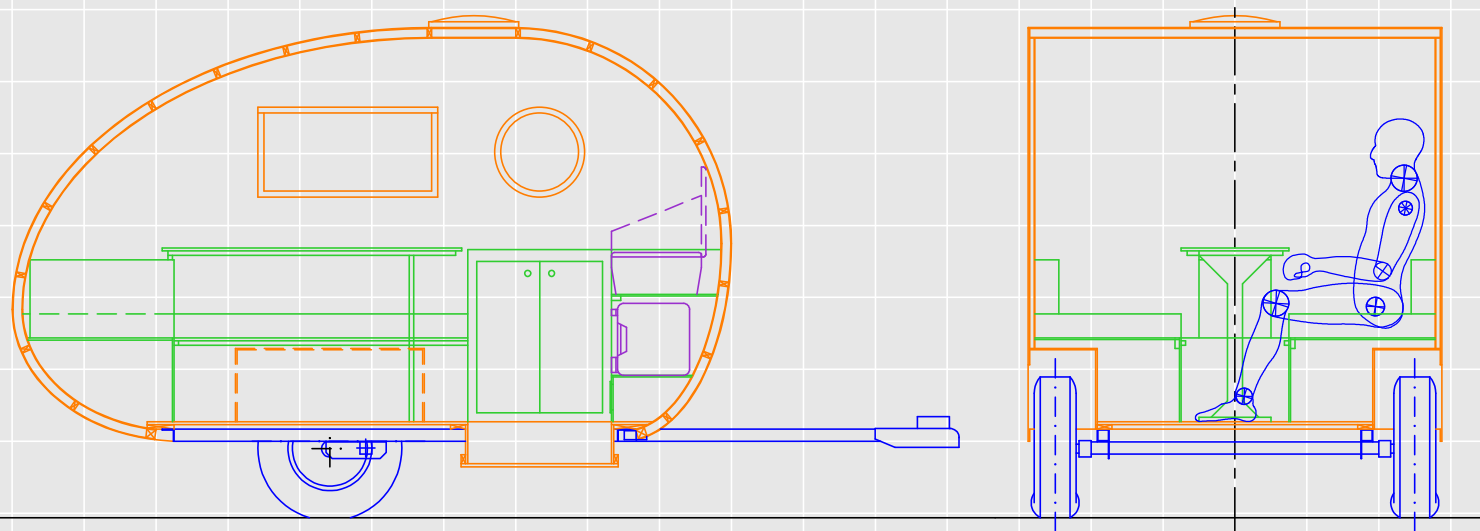

WIDGET 6
Body 120" L x 69" W x 69" H

WIDGET 6
Interior 1

80" wide vehicle
rotated 70 deg

WIDGET 6
Interior 2

Person 69" tall