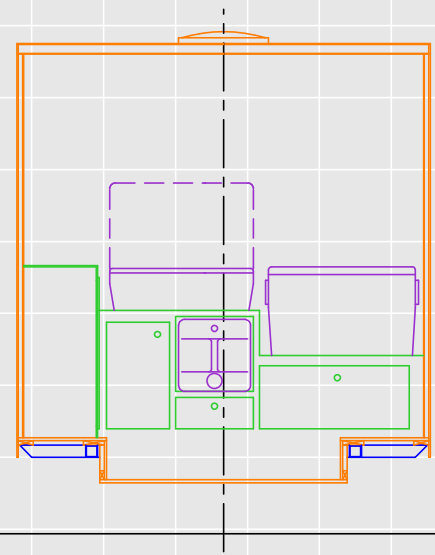

WIDGET 6
Body 120" L x 69" W x 69" H

WIDGET 6
Interior 1

80" wide vehicle
rotated 70 deg

WIDGET 6
Interior 2

Person 69" tall