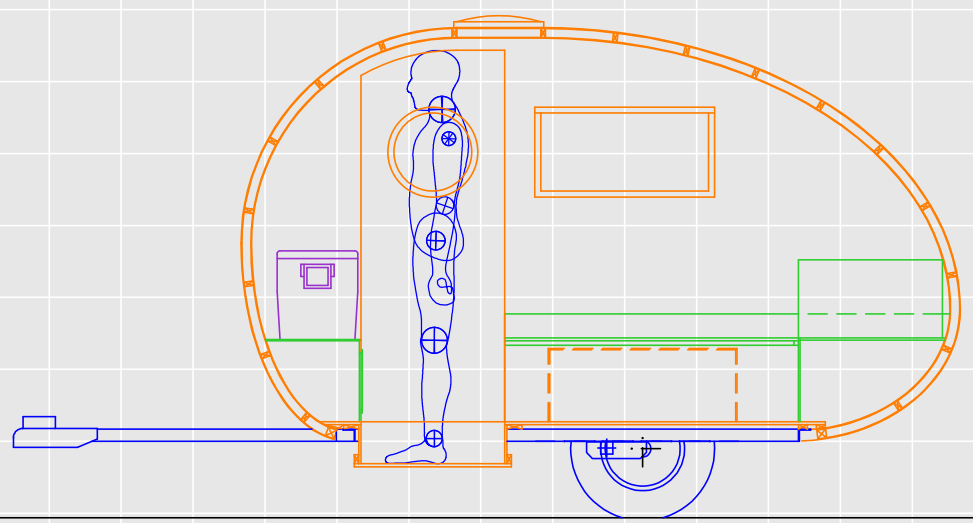

WIDGET 6
Body 120" L x 69" W x 69" H

WIDGET 6
Interior 1

80" wide vehicle
rotated 70 deg

WIDGET 6
Interior 2

Person 69" tall