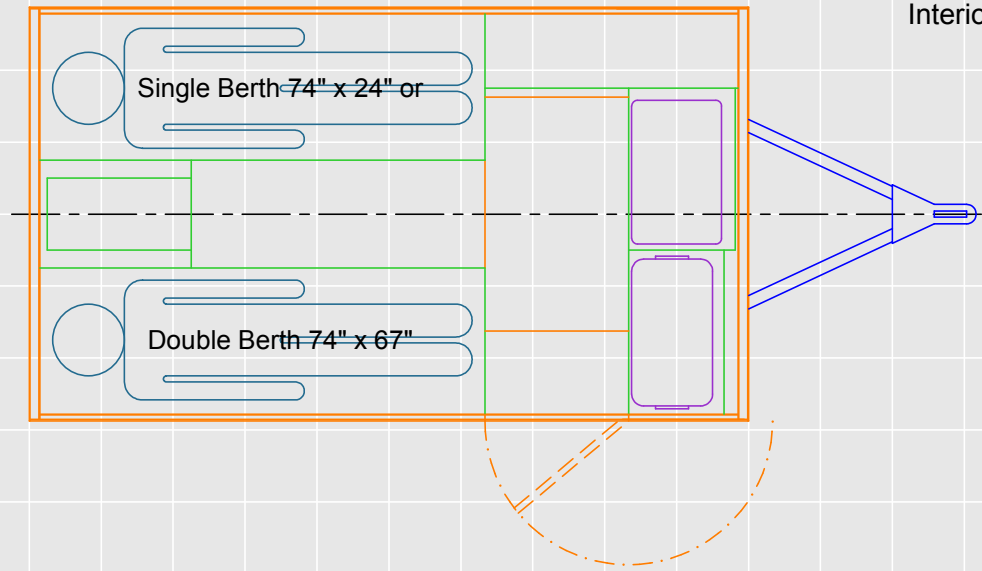

WIDGET 6
Body 120" L x 69" W x 69" H

WIDGET 6
Interior 1

80" wide vehicle
rotated 70 deg

WIDGET 6
Interior 2

Person 69" tall