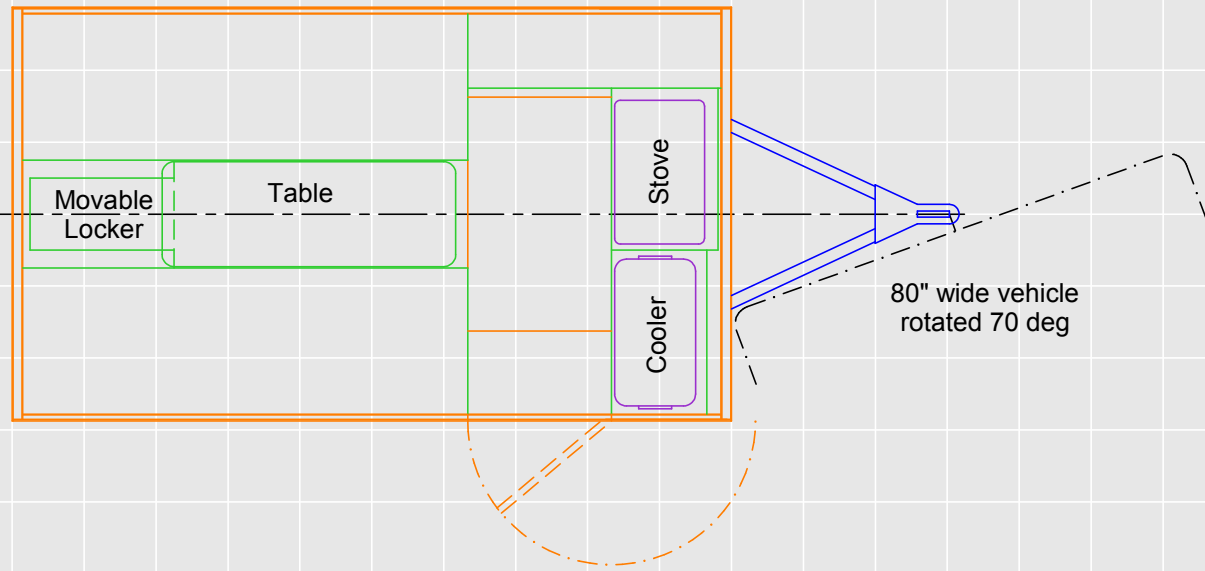

WIDGET 6
Body 120" L x 69" W x 69" H

WIDGET 6
Interior 1

80" wide vehicle
rotated 70 deg

WIDGET 6
Interior 2

Person 69" tall